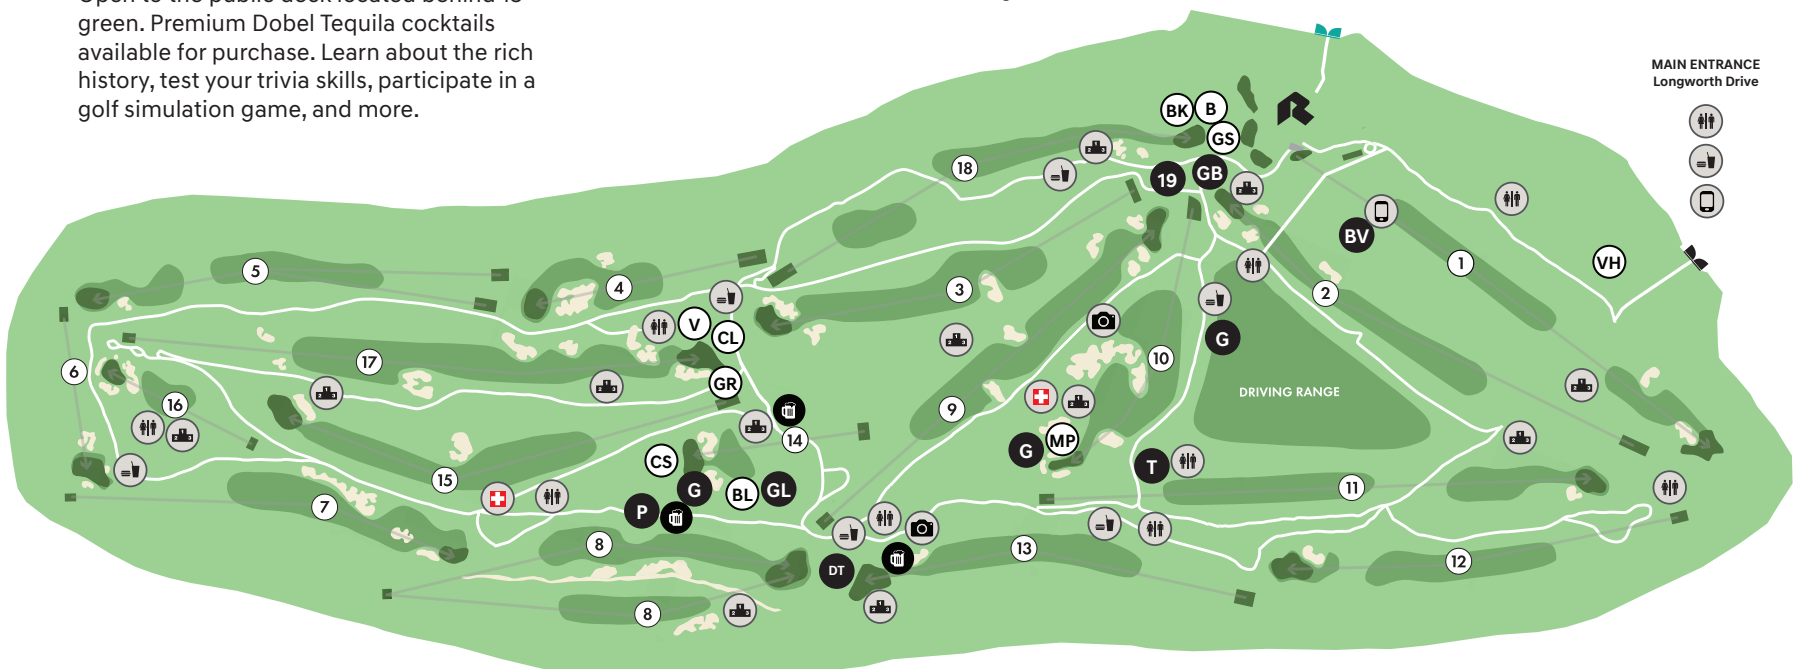

P THE PROMENADE
Social destination to watch golf with seating, entertainment, food trucks and beverages for purchase.

- Corona Premier Lounge
- Tito's at the Turn
- TravisMathew experience
- Fever-Tree Mixer Truck
- Sato Pharmaceuticals
- SimpleHuman
- Food trucks
- Video board

Corona PREMIER CORONA PREMIER LOUNGE
Open to the public lounge area at The Promenade with games, giveaways and refreshing drinks; Corona, Modelo and Pacifico beer, Modelo Chelada and Corona Hard Seltzer. Along the course, grab a cold beer at the Modelo Cantina near 15 tee and Pacifico Airstream near 13 green.

- Capri Entrance
- **BK** The Backlot
- **BL** The Bluffs
- **B** Bungalows
- **CS** Coastal Suites
- **GS** Genesis Skybox
- **GR** Greenside at 17
- **V** The Villas
- **VH** Volunteer Headquarters

CL CITI LOUNGE
Open to all Citi cardmembers. Amazing views behind 17 green with indoor and outdoor seating. Food and beverages available for purchase.

MP MILITARY PAVILION
Open to active, retired, reserve and National Guard military members with Military Tickets. Indoor and outdoor seating.

R Riviera CC Clubhouse

- TGR Foundation champions photo booth
- Phone charging station courtesy of Genesis
- Pro Shop (open to all)
- Clubhouse ticket upgrades available

MAIN ENTRANCE Longworth Drive